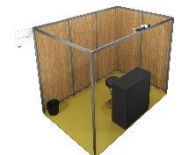

VILLAGE module**

6 sq.m module (L. 3 m x P. 2 m)

Paris : 2 775 € excl. VAT - Lille & Lyon : 2 475 € excl. VAT

Module in 9 et 12 sq.m, please consult us for the price.

- White partitions and blue carpet (Tourism)
- Partitions, titanium-coloured aluminium structure and carpeting Gold (Nature Destinations)
- 1 black Bergan counter (PNN026)
- 1 black Z stool (UCN707)
- 1 black waste bin (ANN075)
- 2 100w spotlights
- 1 intermittent 1kw electrical connection
- Daily stand cleaning